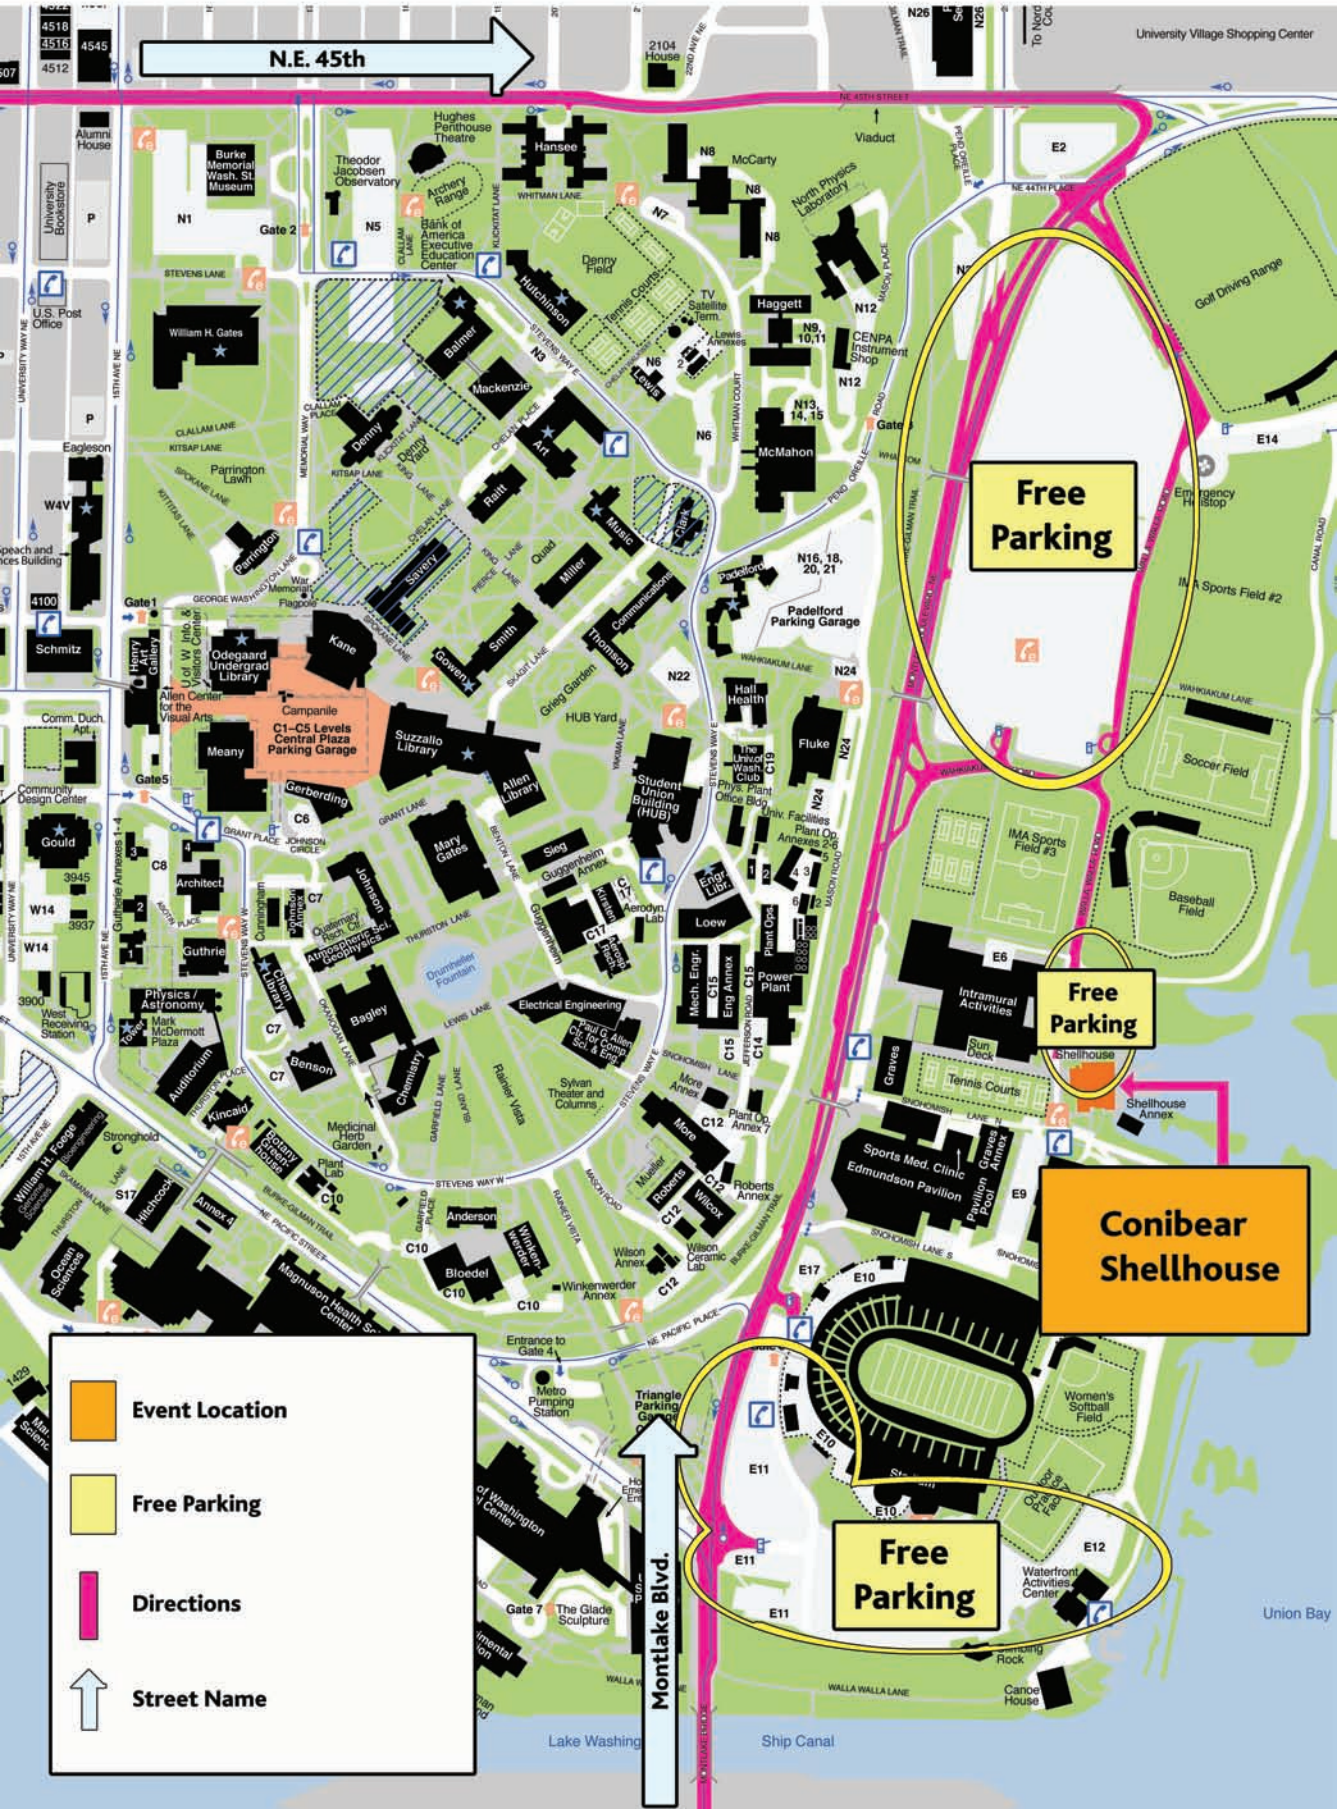

# Aguilar Scholarship Auction - Campus Map

N.E. 45th

Free Parking

Free Parking

Conibear Shellhouse

Free Parking

**Event Location**

**Free Parking**

**Directions**

**Street Name**

Montlake Blvd.

Union Bay

Lake Washington Ship Canal